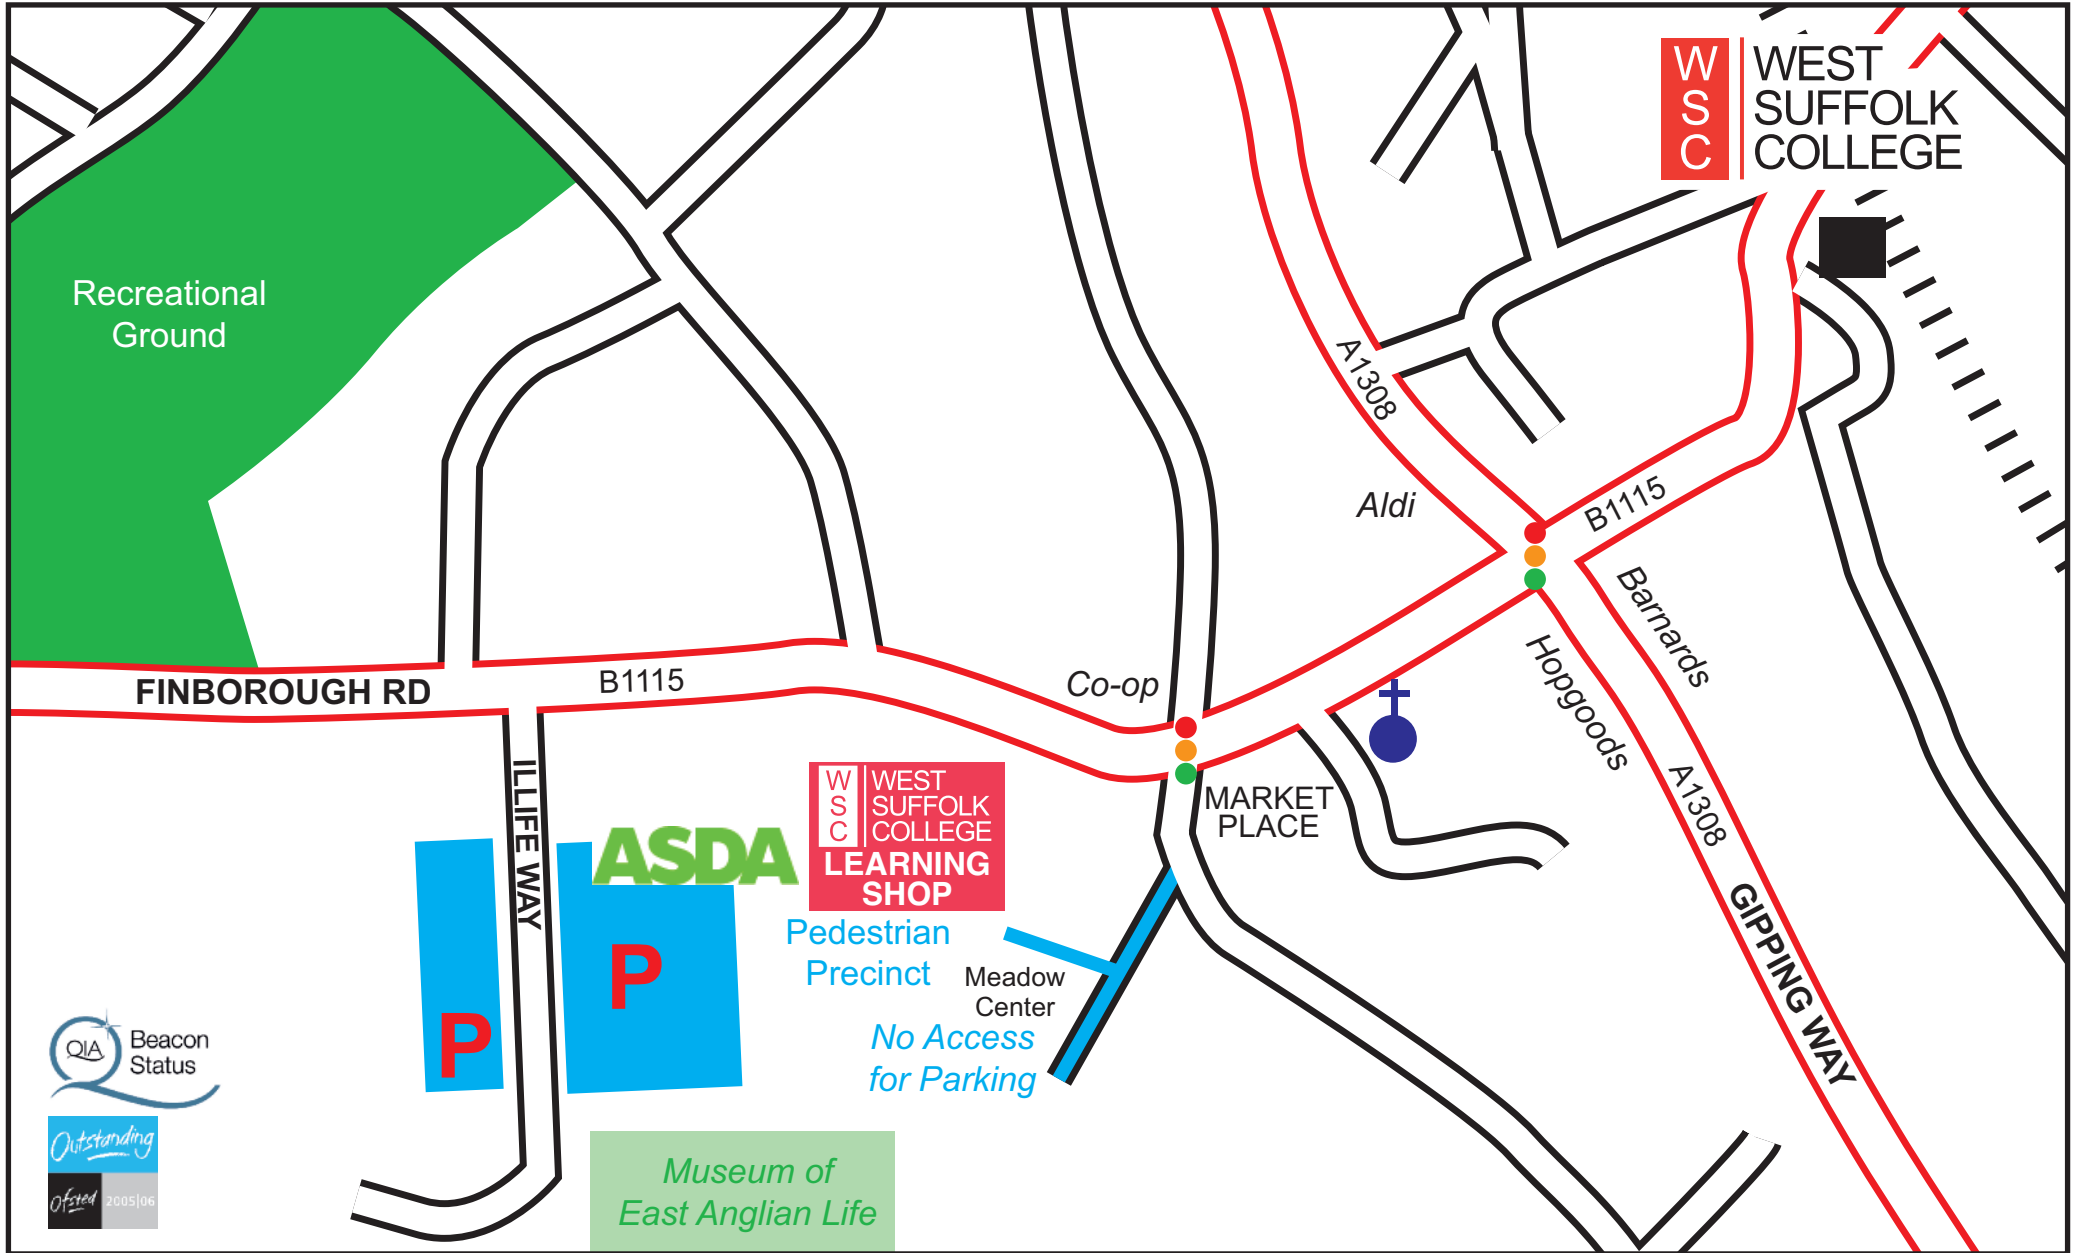

# WEST SUFFOLK COLLEGE IN STOWMARKET

Stowmarket Learning Shop 10a Wilkes Way Meadow Centre Stowmarket Suffolk IP14 1DE 01449 613903 stowmarket@wsc.ac.uk www.westsuffolk.ac.uk

Suggested parking when visiting Stowmarket Learning Shop is ASDA, Illife Way, (follow the signs for Museum of East Anglian Life)