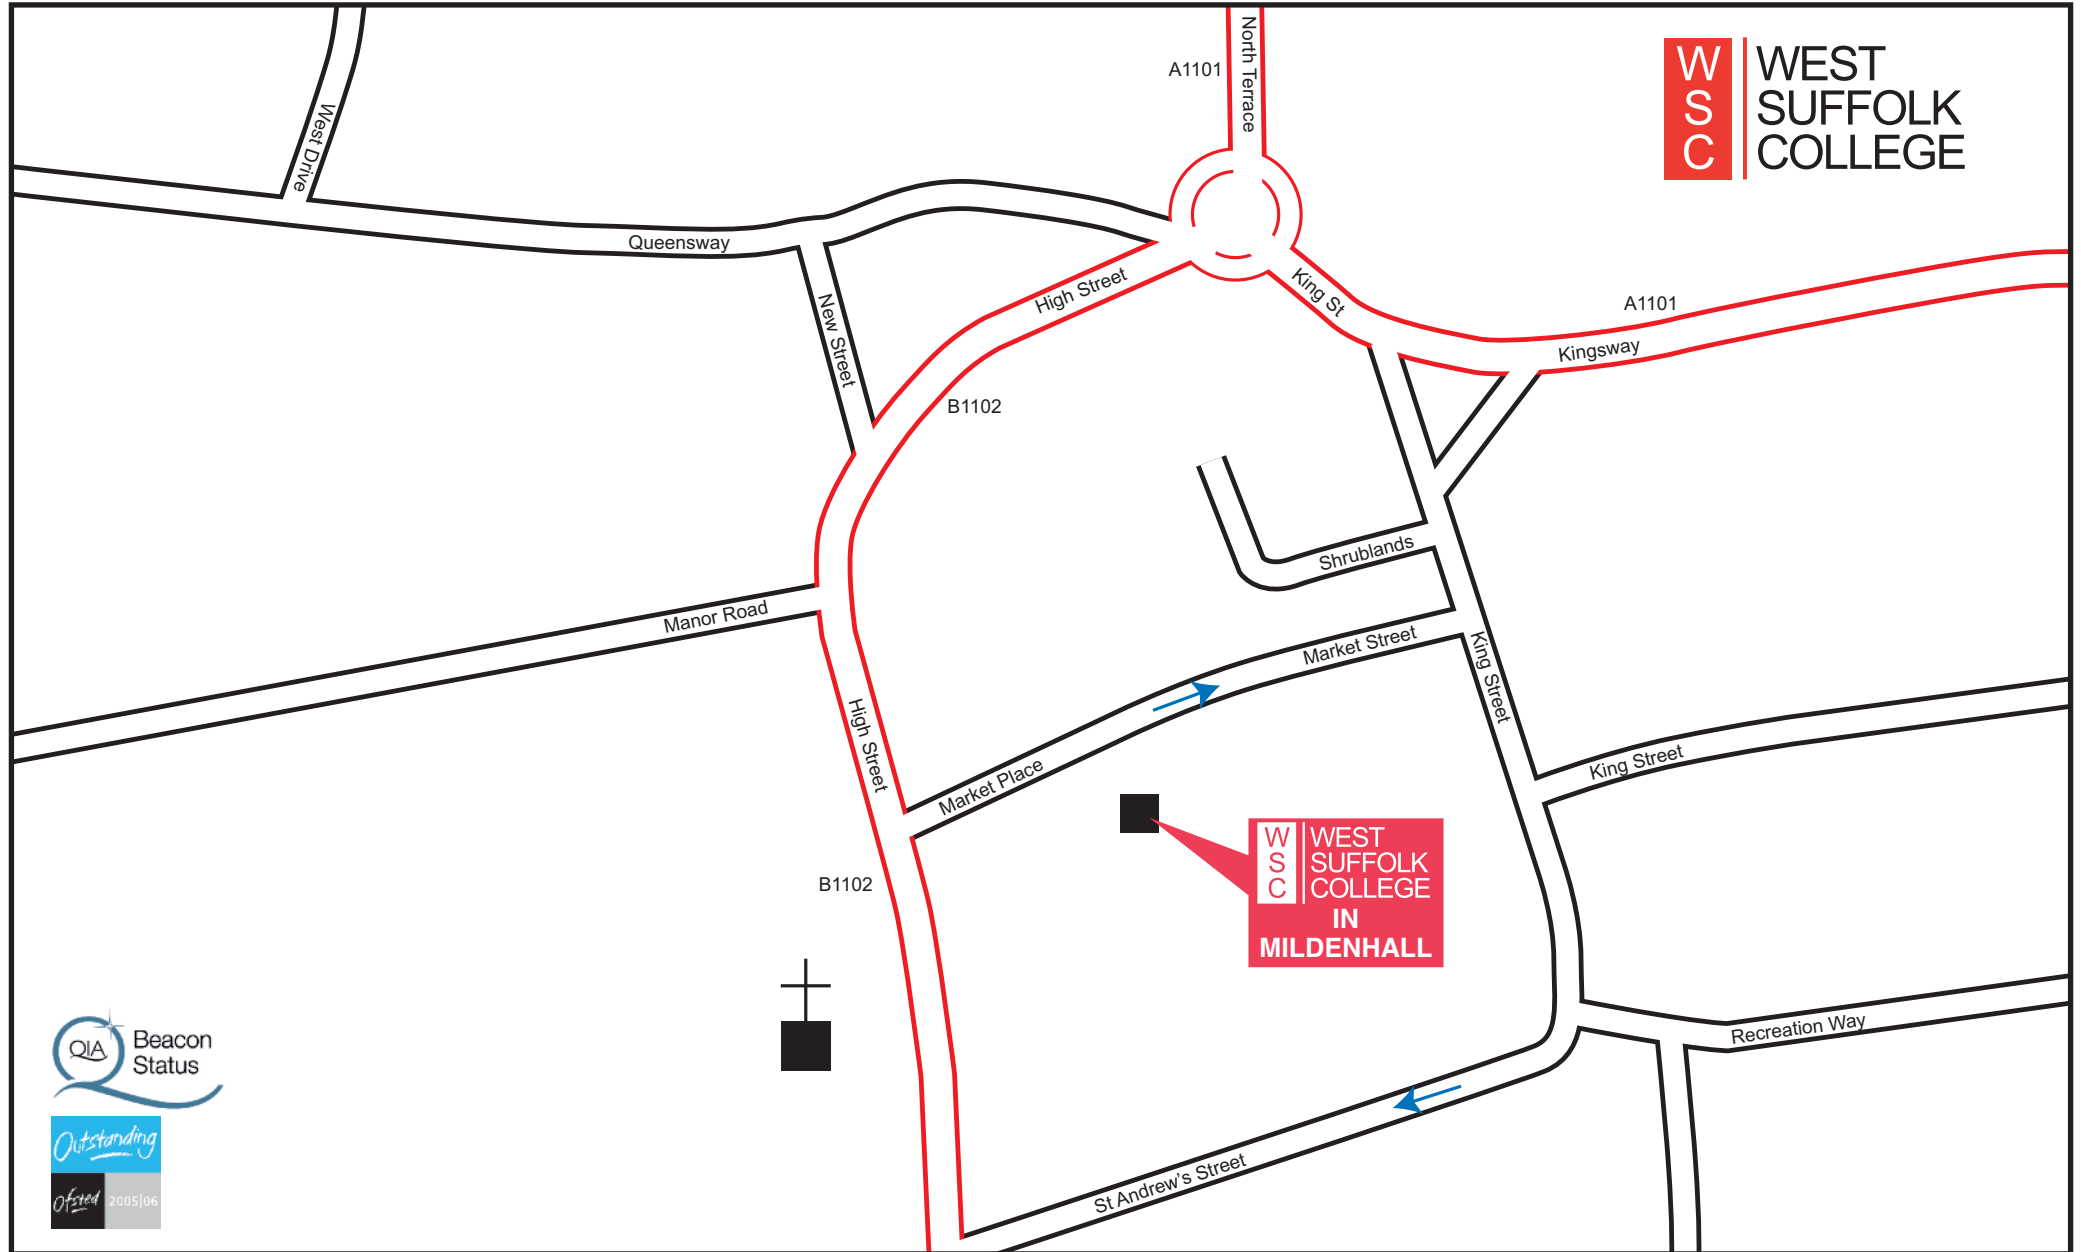

WEST SUFFOLK COLLEGE IN MILDENHALL

Mildenhall Learning Shop 1st Floor 15 Market Place Mildenhall Suffolk IP28 7EF 01638 715001 mildenhall@wsc.ac.uk www.westsuffolk.ac.uk