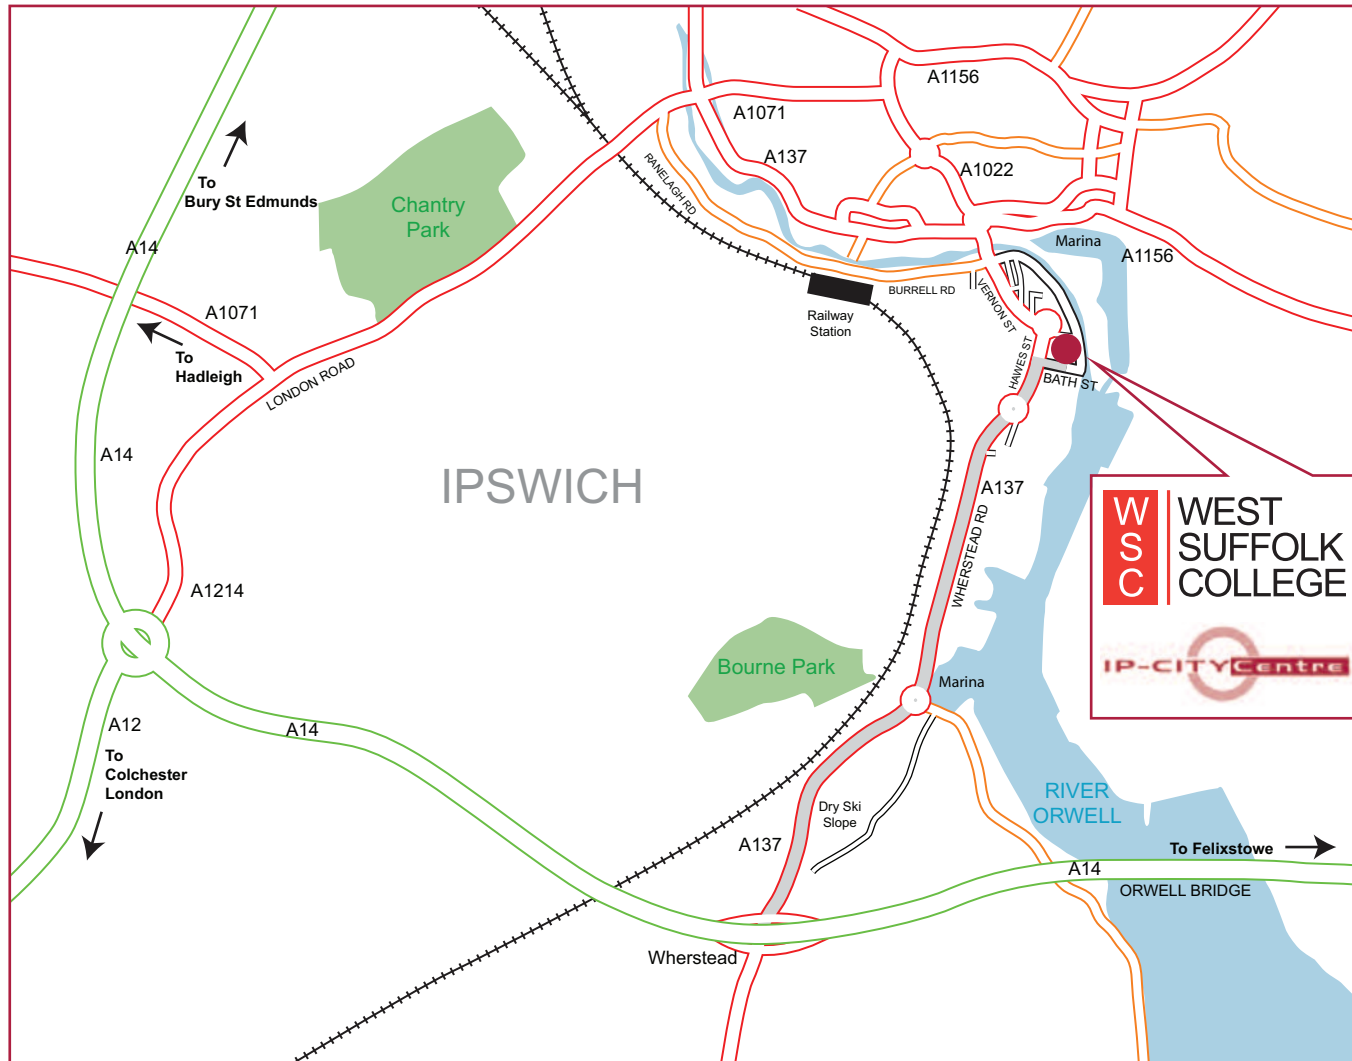

How to find West Suffolk College at Ip-City Centre Ipswich

FROM THE NORTH, SOUTH & WEST (BURY ST EDMUNDS, COLCHESTER, LONDON)
Follow the A14 East
After the A12/A14 Junction take the next exit (A137)
Follow signs for Ipswich
At the first roundabout take the first exit (left)
Continue straight across the following roundabout
At the third roundabout take the last exit into Bath Street (by Audi Garage on the right)
Ip-City Centre is on the left

FROM THE EAST (LOWESTOFT/FELIXSTOWE)
Follow the A14 West
After crossing the Orwell Bridge take the next exit (A137)
Follow the signs for Ipswich
At the roundabout take the first exit (left)
Continue straight across the following roundabout
At the third roundabout, take the last exit onto Bath Street (by the Audi Garage on the right)
Ip-City Centre is on the left

FROM IPSWICH TOWN CENTRE
Follow signs to Felaw Maltings/Chamber of Commerce
At roundabout, take last exit onto Wherstead Road
At the following roundabout turn left onto Bath Street
Ip-City Centre is on the left, opposite the Audi Garage